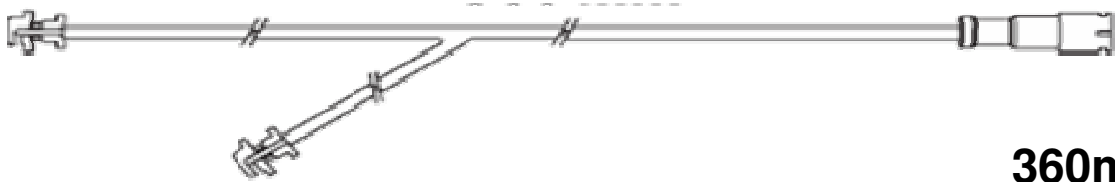

360mm

ACC-455

OE: Z0008241

Fits: PAS-610, PAS-625